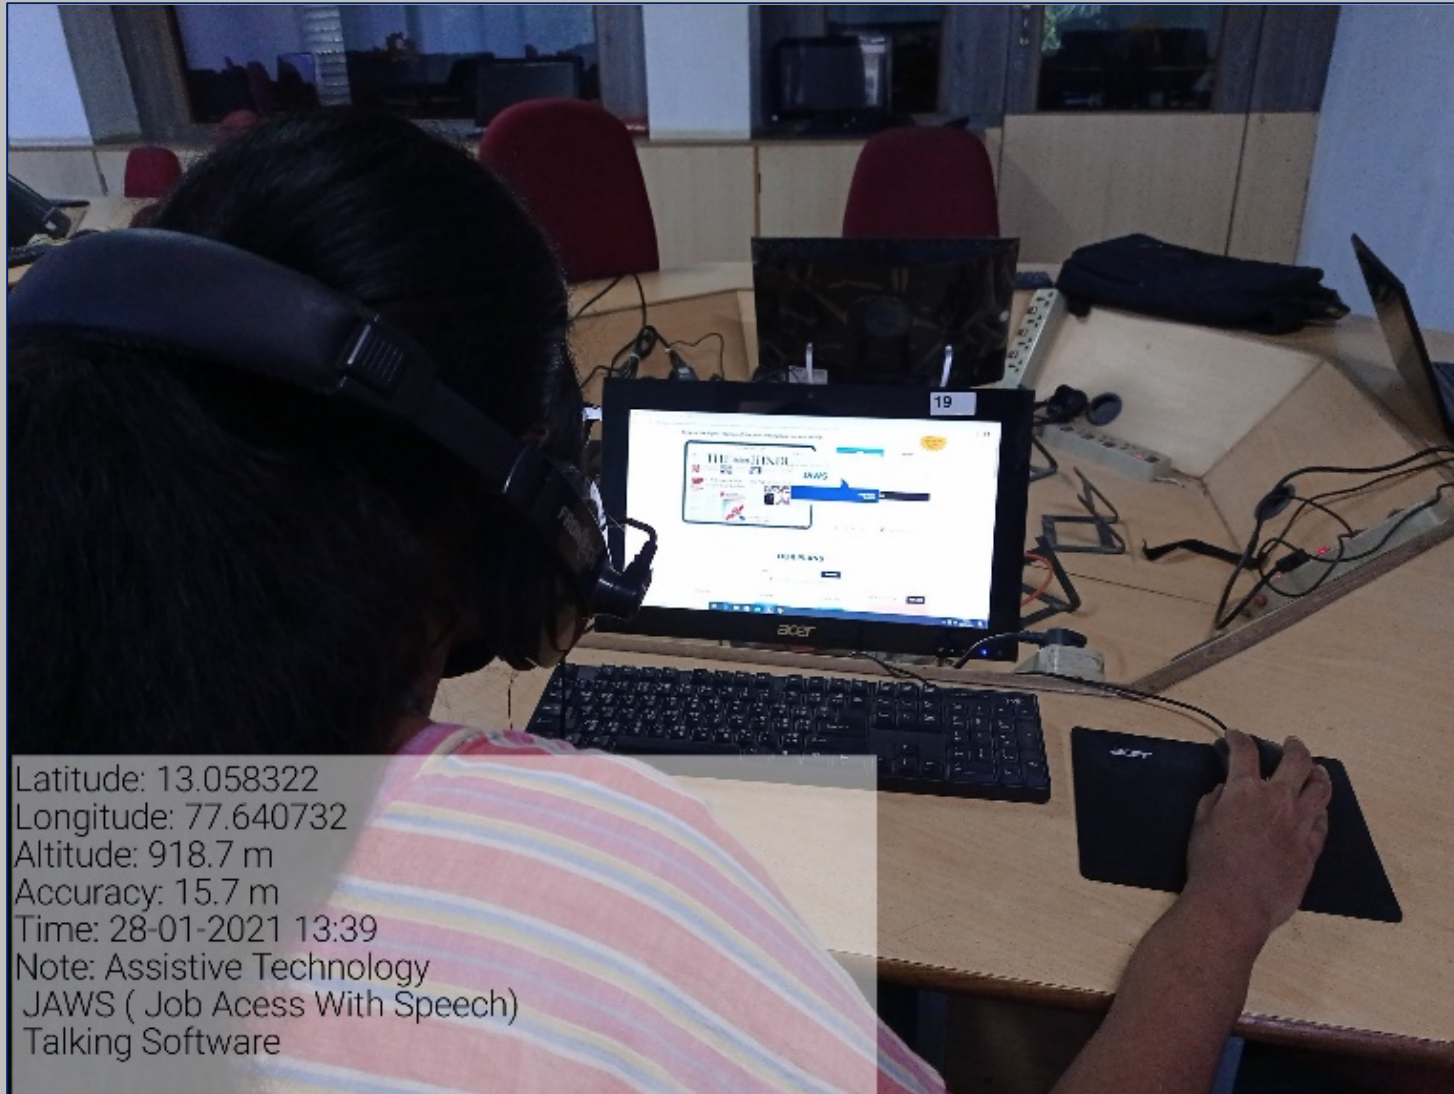

ISL sign language software

Latitude: 13.058322

Longitude: 77.640732

Altitude: 918.7 m

Accuracy: 15.7 m

Time: 28-01-2021 13:43

Note: ISL sign language software

Voice over screen reader and magnifier