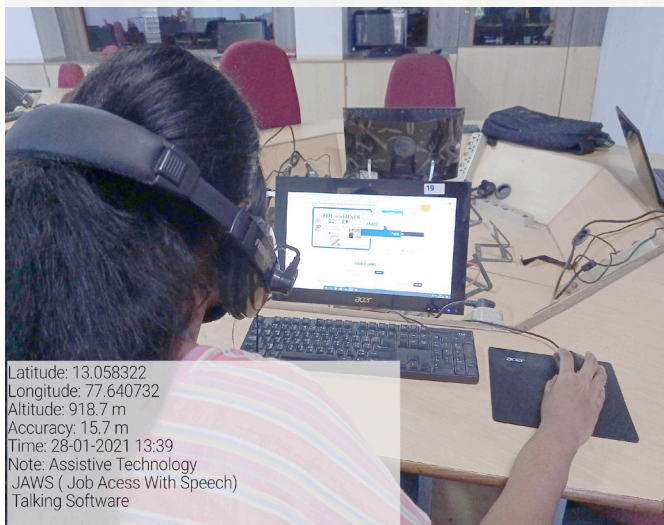

Latitude: 13.058366
 Longitude: 77.642798
 Elevation: 895.07±3 m
 Accuracy: 4.3 m
 Time: 04-03-2021 16:39
 Note: Tactile Path
 Disabled Friendly Campus

Vision

To provide intellectual and moral leadership by igniting the minds of youth to realise their potential and make positive contributions leading to prosperity of the society and the nation at large.