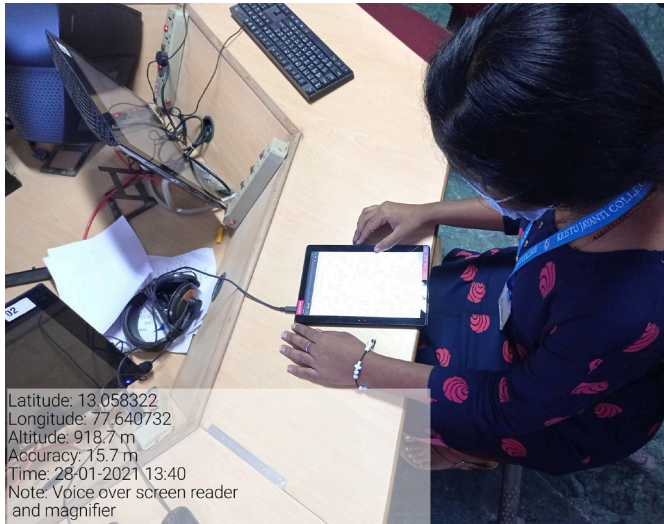

Latitude: 13.058322
Longitude: 77.640732
Altitude: 918.7 m
Accuracy: 15.7 m
Time: 28-01-2021 13:40
Note: Voice over screen reader and magnifier

Health and Wellbeing

- Health Centre
- Nurse on Campus
- Doctor on Call Facility
- Ambulance on Call Facility
- Counsellor
- Sick Room