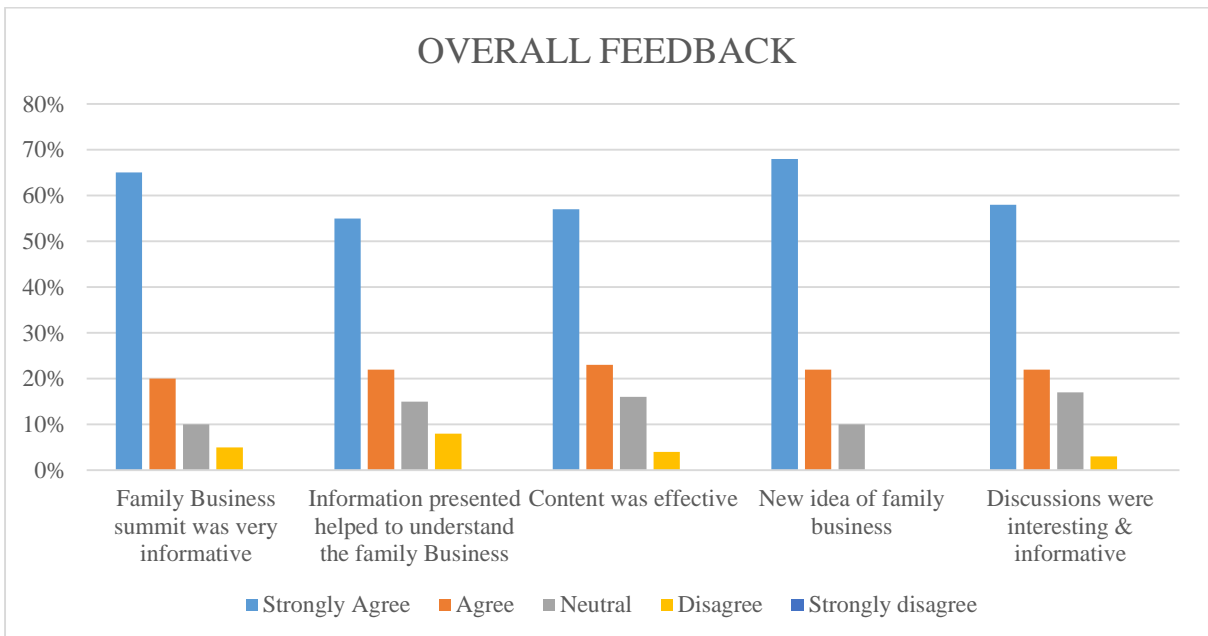

URL:

Report Prepared by: Mr.Madhusudhanan R

Verified by: Dr. K. Jagannathan

Director
Entrepreneurship and Innovation Centre
Dr. Mathiyarasan. M