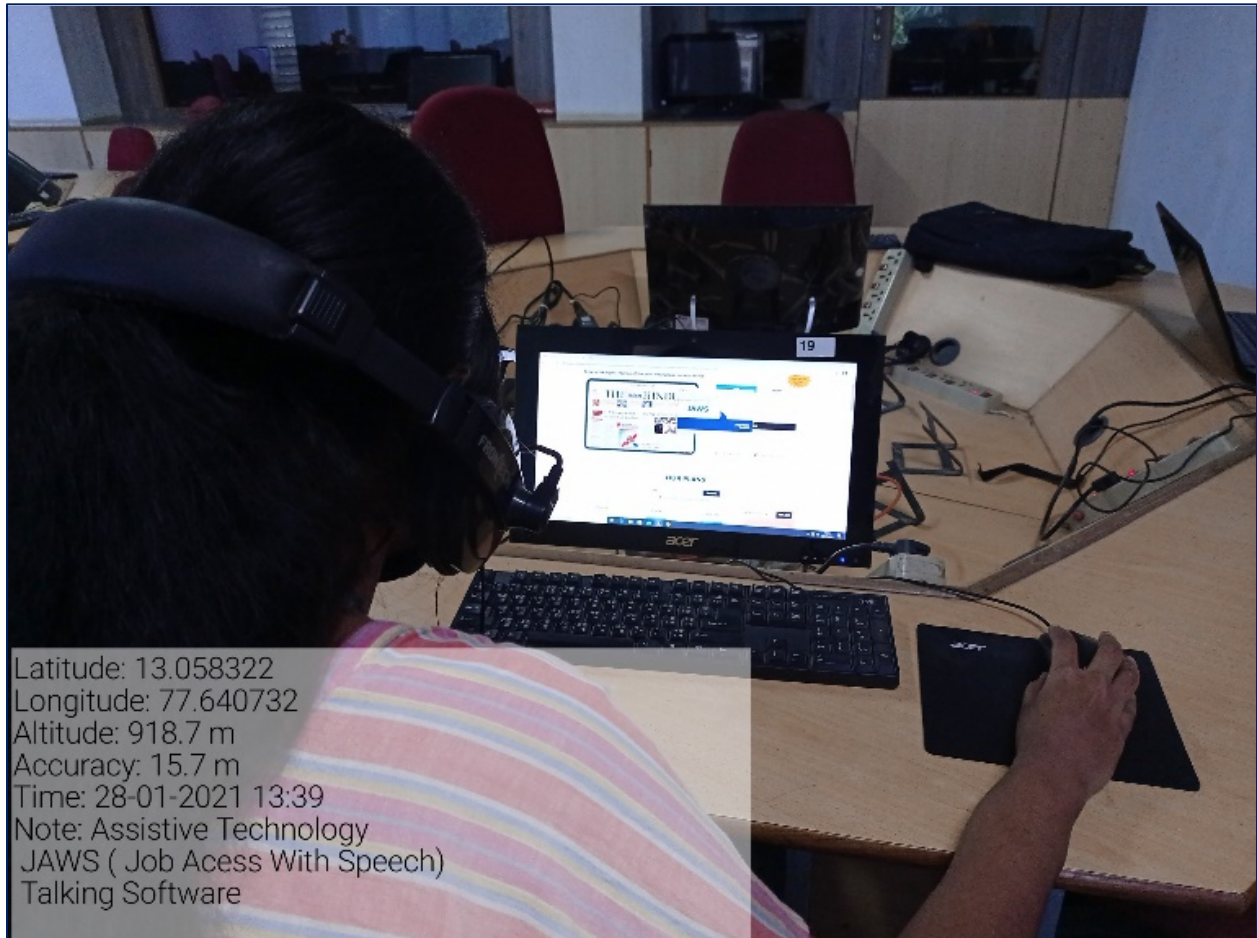

Kristu Jayanti College

AUTONOMOUS Bengaluru

Reaccredited 'A' Grade by NAAC | Affiliated to Bengaluru North University

7.1.7 Disabled- Friendly, Barrier Free Environment

Screen-reading Software

Screen Reading Software - JAWS